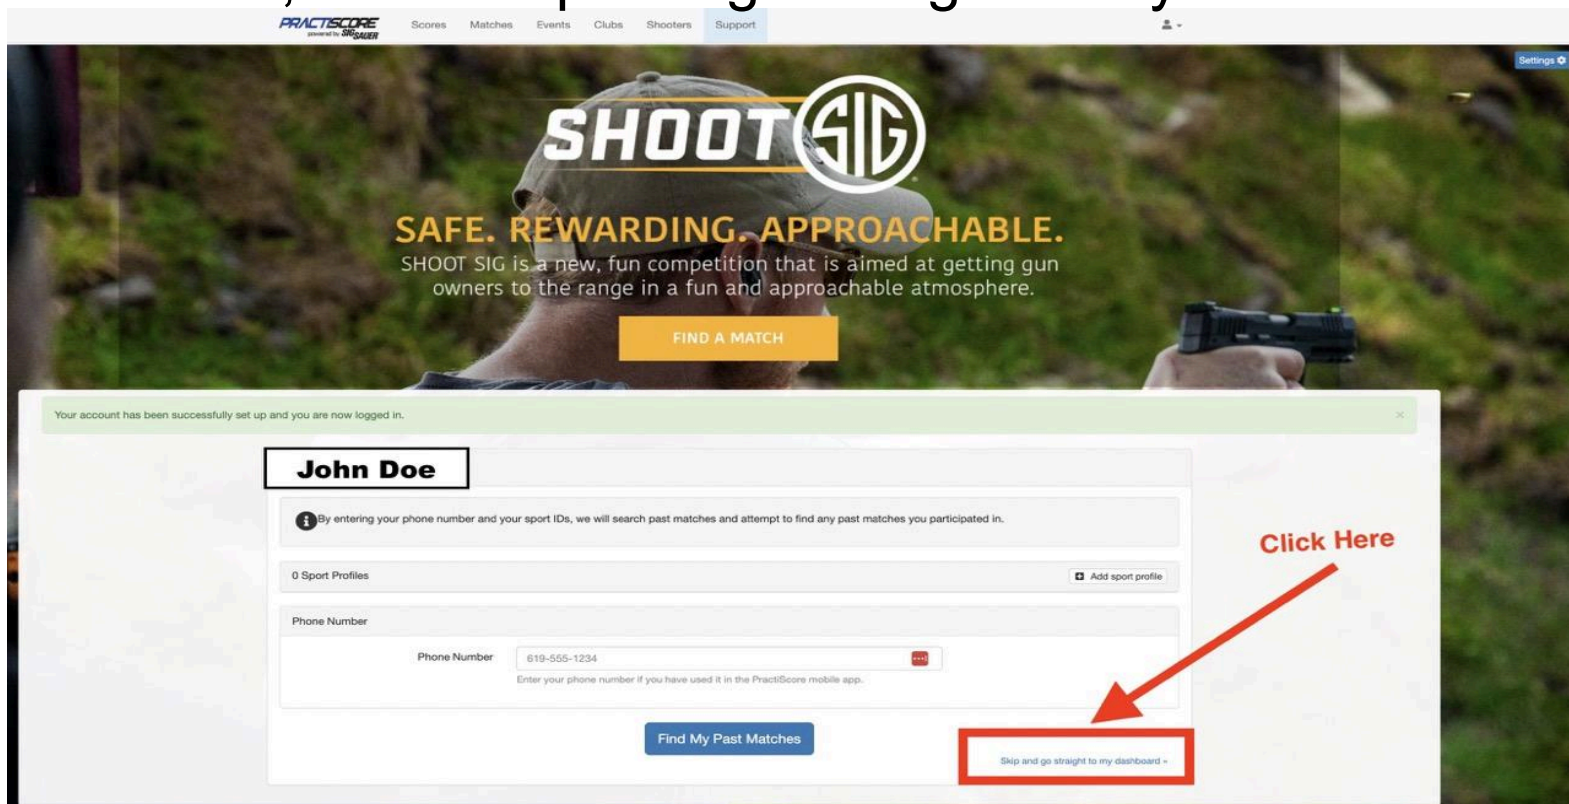

3) After you enter your info, you will see a screen looking like this, click “Skip and go straight to my dashboard”