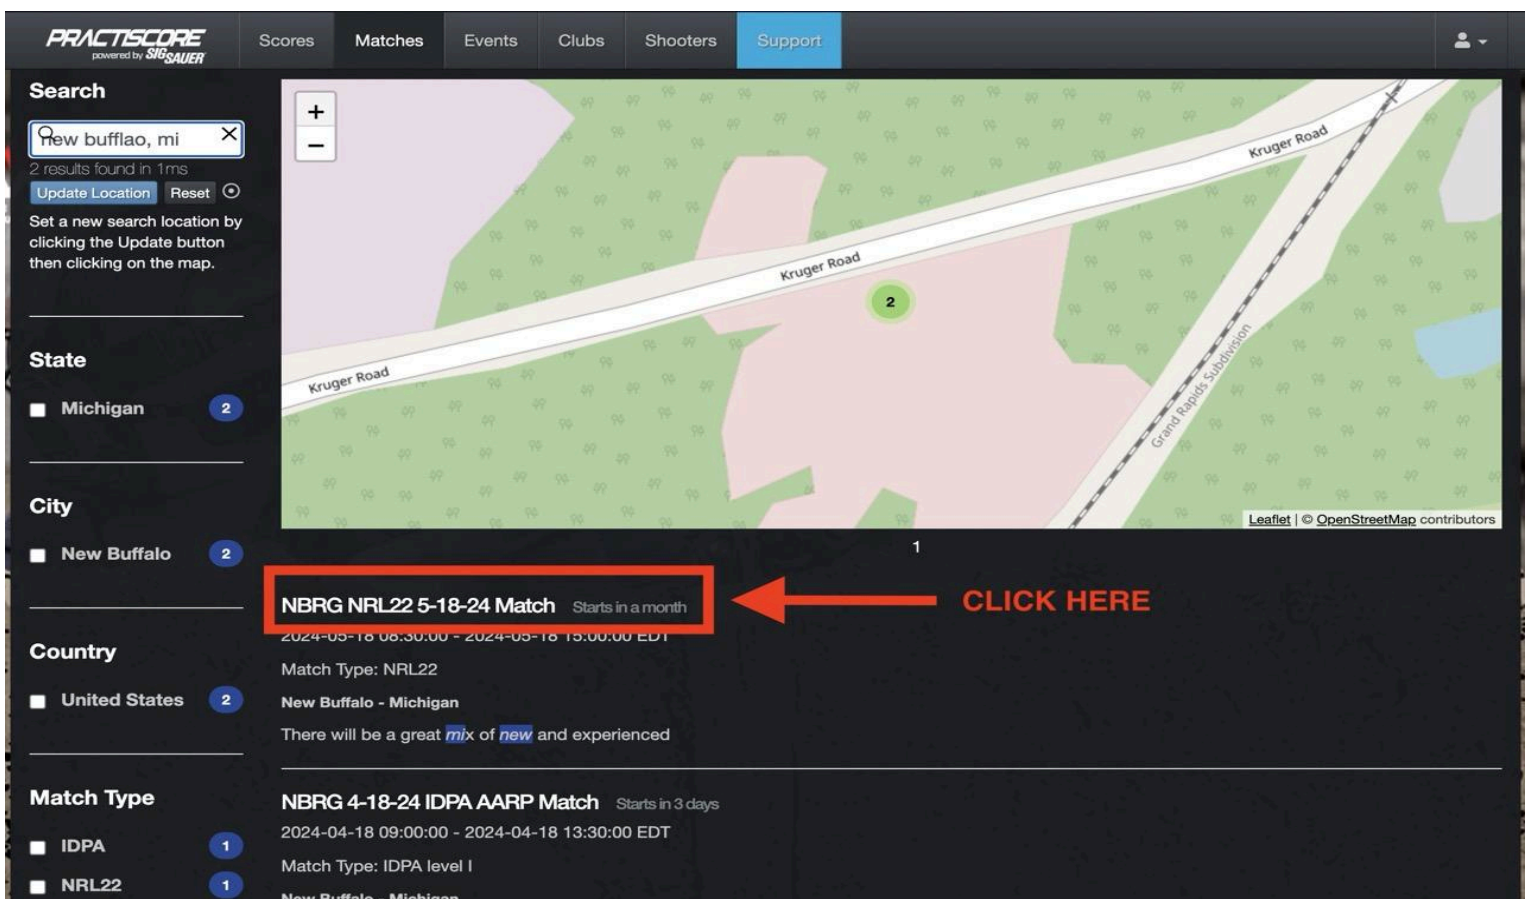

4) This screen will be your dashboard, to find the NRL22/IDPA Matches, click the “Matches” tab.

5) In the Matches Tab, Type “NEW BUFFALO, MI” in the search area.

6) Click on the Match you are wanting to sign up for.

**\*DATE AND MATCH TYPE MAY DIFFER FROM PICTURE BELOW\***