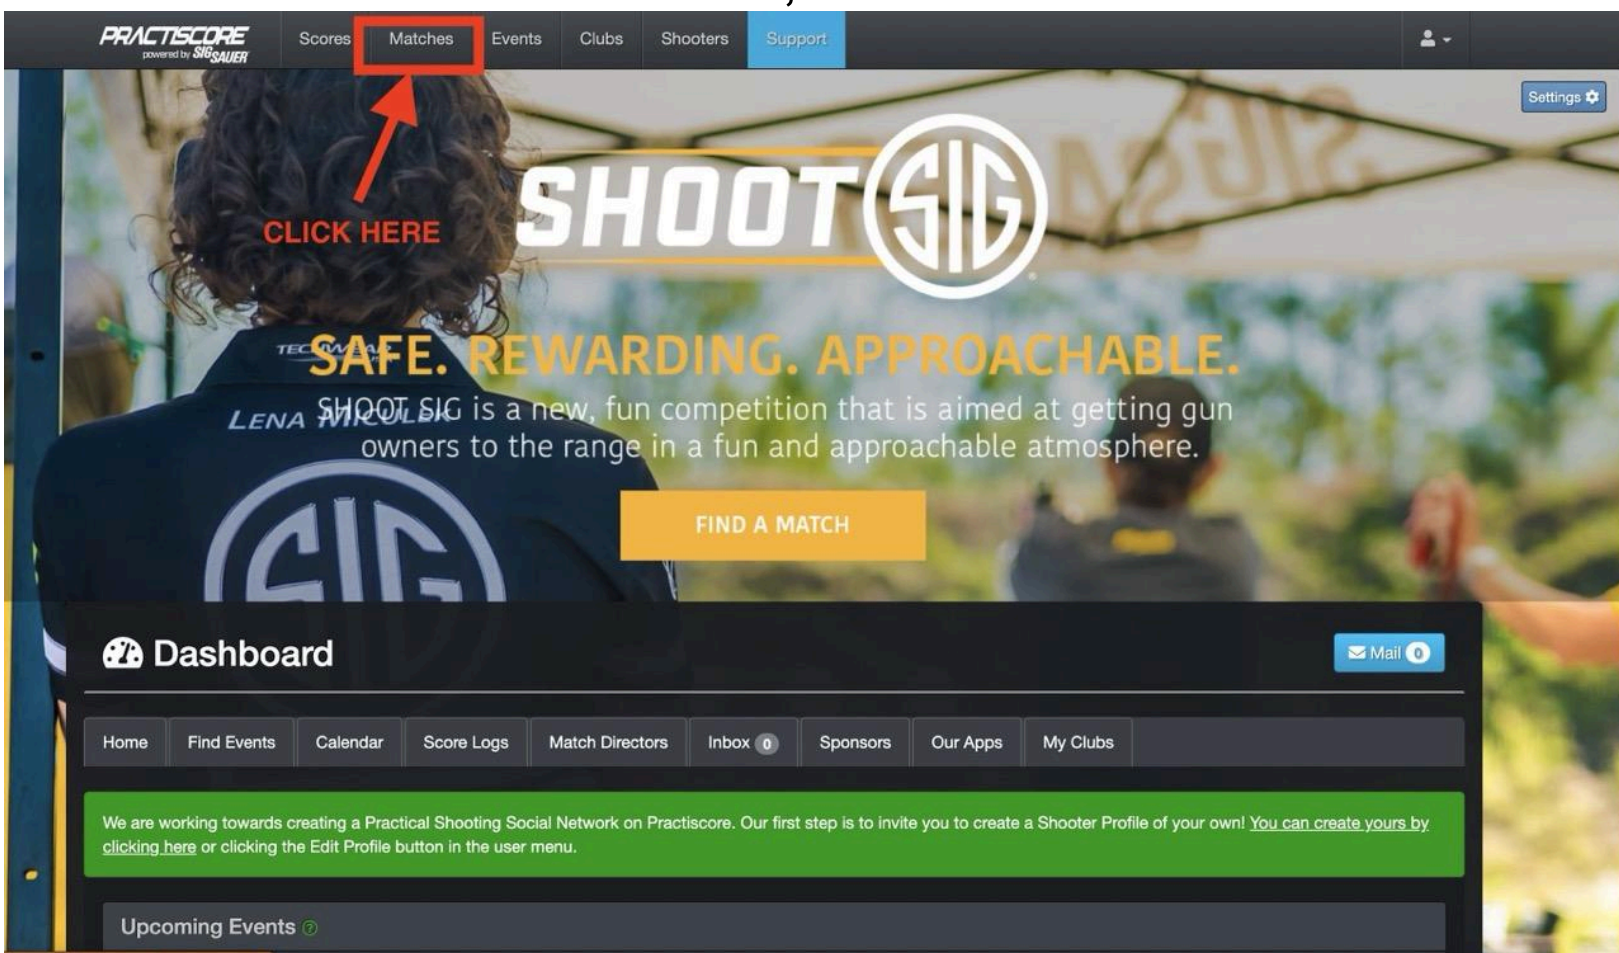

4) This screen will be your dashboard, to find the NRL22/IDPA Matches, click the “Matches” tab.