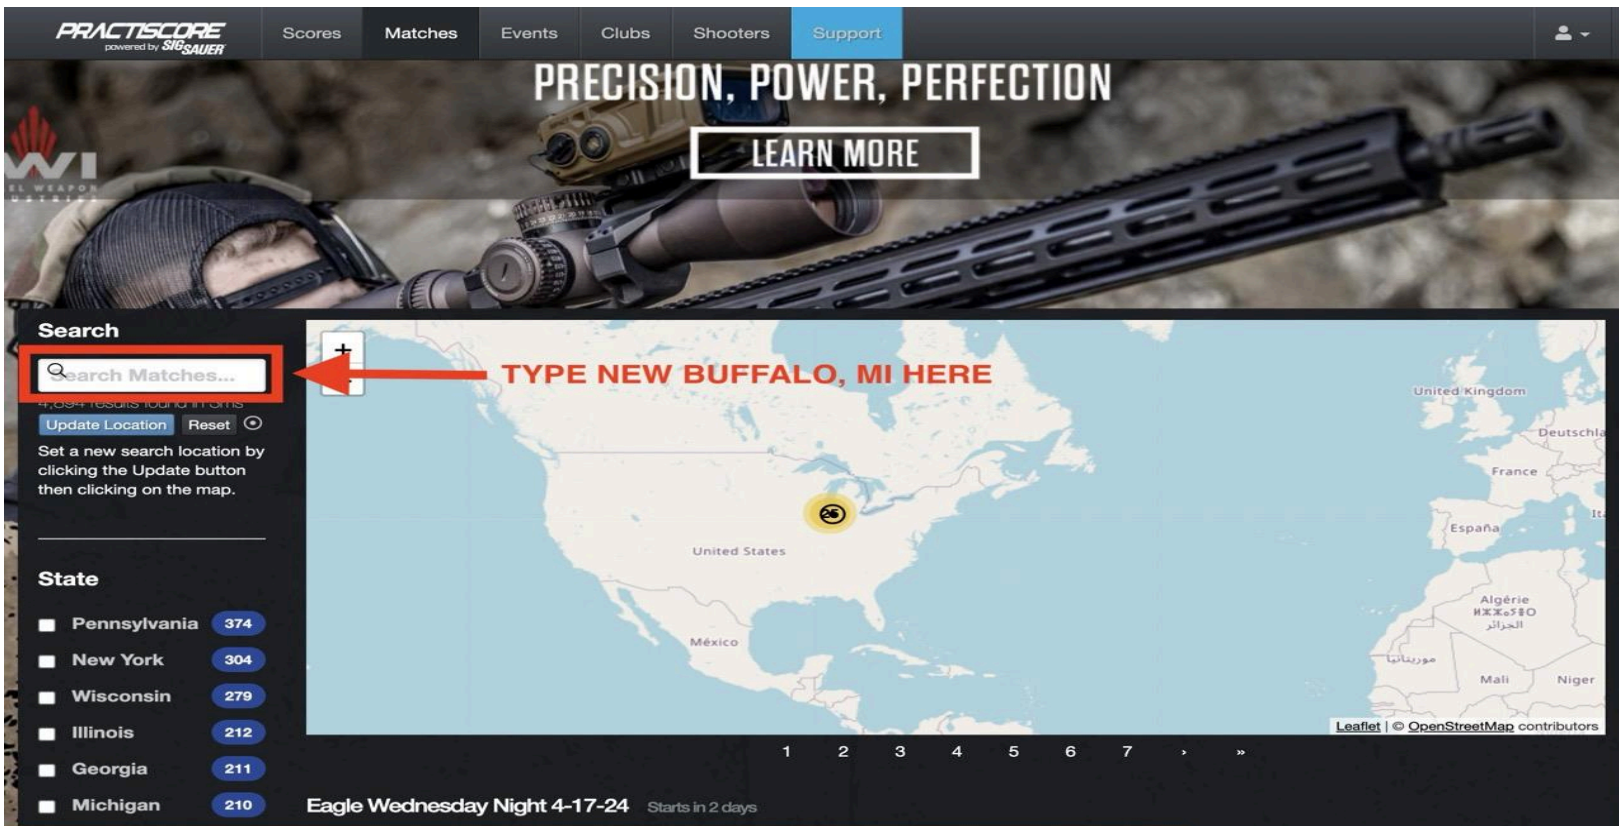

4) This screen will be your dashboard, to find the NRL22/IDPA Matches, click the “Matches” tab.

5) In the Matches Tab, Type “NEW BUFFALO, MI” in the search area.

6) Click on the Match you are wanting to sign up for.